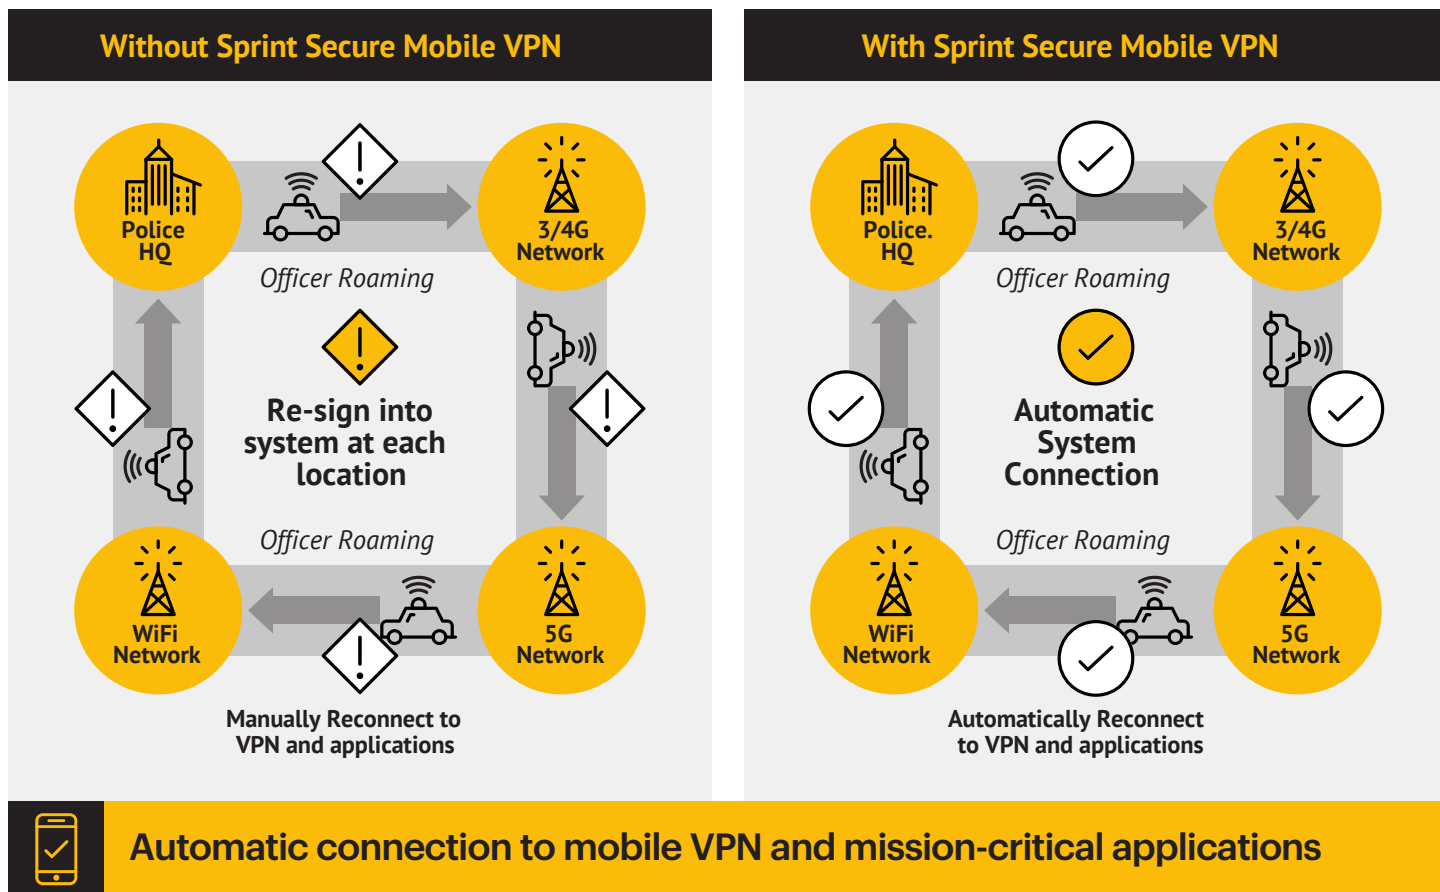

Maintain Secure Connection. Access Information. Save lives.

What is included?

- Mobile VPN
- Two-Factor Authentication
- Unlimited Data while on Sprint Network
- Wireless Priority Service for voice calls
- Sprint Data Link & Static IP (Optional)

Benefits

Stay compliant with CJIS requirements

Allow officers to work seamlessly with automatic data roaming

Reduce officer time wasted reconnecting to mission-critical applications and systems

Use mobile devices from anywhere to access the same information as squad car laptops

Wireless Priority Service (WPS): Customers req. DHS approval for eligibility and level of priority. WPS prioritizes voice calls while on the Sprint network and roaming (if supported by roaming carrier). **Other Terms:** Offers/coverage not available everywhere or for all phones/networks. Restrictions apply. © 2019 Sprint.

Sprint
Business

How it Works

Sprint Secure Mobile VPN uses single sign-on to automatically connect to your internal network when unlocking your device.

Keep officers securely and seamlessly connected to your network resources.